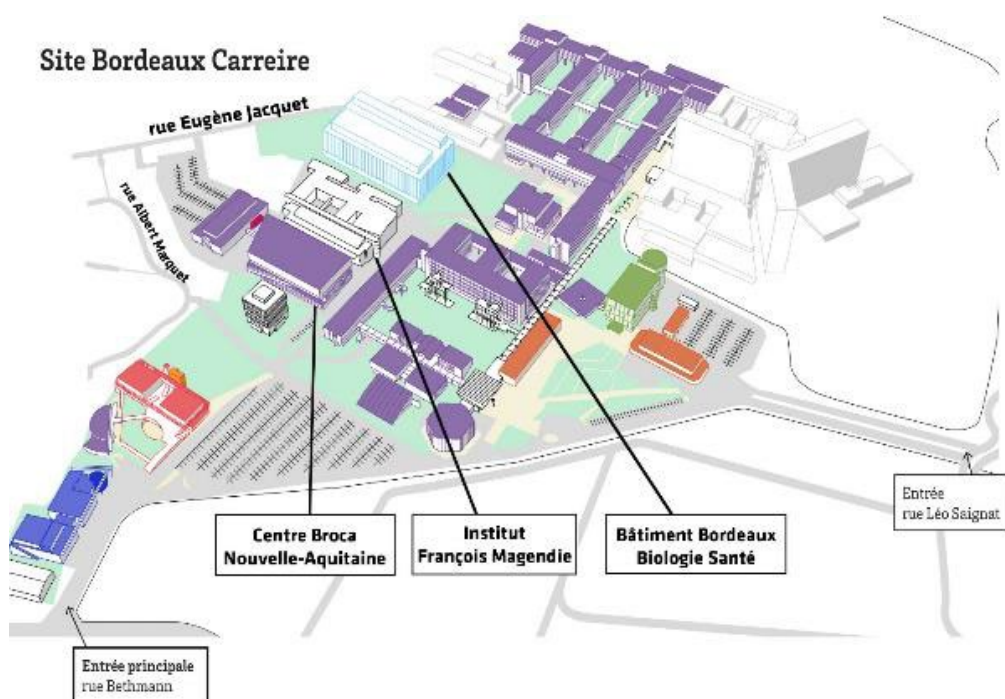

# Coming to the Centre Broca Nouvelle-Aquitaine

[Location on Google maps](#)

<https://goo.gl/maps/XPeNQ1WXrdNwFDFu8>

The campus

Coming by car

You can enter on the campus at 125 rue Bethmann and park your car on the **P1**.

Coming by tram or bus

**Bus 24, 55** : Stop « Campus Carreire », access 125 rue Bethman (see map above)

**Bus 8, 20, 73, 80** : Stop « Bordeaux Carreire », access 146 rue Léo Saignat (see map above)

**Tram A** : stop « Saint Augustin » (then... see the other pages)

## Coming from the tram stop « Saint Augustin »

Take the street under the huge chimney

... and follow the white pedestrian path until you see the big Building « BBS ». Then go to the right

Then enter at 14 rue Eugène Jacquet :